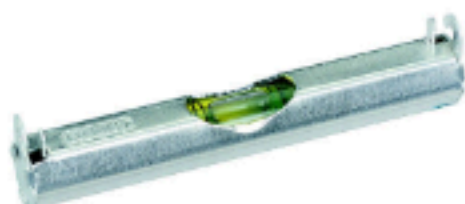

# DOOR BUSTERS

**\$4<sup>99</sup>**

**STANLEY**

### 6-Pc. Standard Fluted Screwdriver Set

Includes six of the most popular sizes. Hardened tips for non-slip fit. (1784073) (80-060)

**\$18<sup>99</sup>**

### 35-Ft. Powerlock Tape Rule

16" and 19.2" stud center markings on blade for framing purposes. (8720825) (33-835)

**STANLEY**

**\$1<sup>59</sup>**

### 3-3/32" Aluminum Line Level

Lightweight, aluminum construction. Flat bottom for surface levelling. (8504344) (42-287)

**STANLEY**

**\$14<sup>99</sup>**